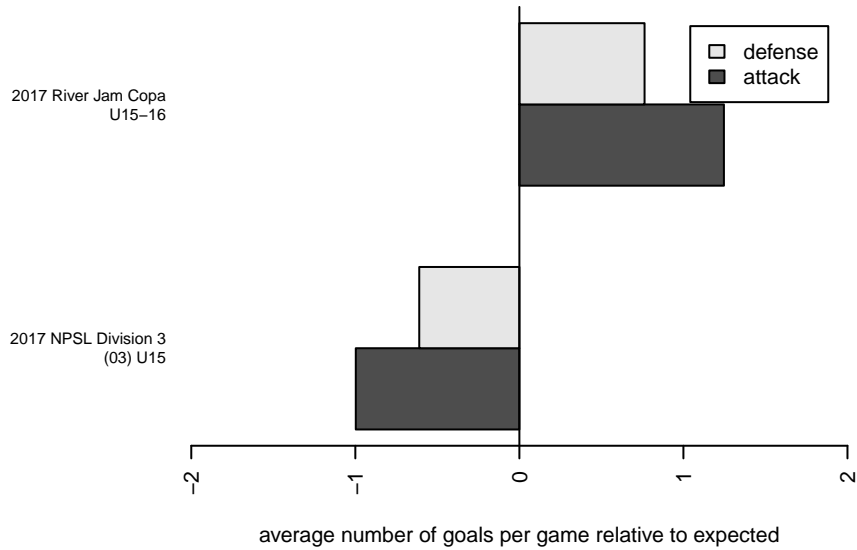

FWFC Select G03
Dots are actual minus expected GF (blue circles) and GA (red triangles).
Blue line is smoothed change in attack strength. Red is smoothed change in defense strength.

**attack and defense variance (black dot)
relative to other teams
and top 10 in region**

**attack and defense rating
relative to others at age
and all opponents in last 13 months**

Performance relative to 13 month average

Performance relative to 13 month average

date	home		away		venue	pred.home	pred.away
2018-01-27	Mukilteo Rush G03	5	FWFC Select G03	1	2017 NPSL Division 3 (03) U15	2.46	0.89
2018-01-20	NSC Impact White G03	0	FWFC Select G03	1	2017 NPSL Division 3 (03) U15	0.85	2.74
2018-01-06	Blackhills FC Red G03	3	FWFC Select G03	1	2017 NPSL Division 3 (03) U15	2.07	1.59
2017-12-09	NW United Red G03	1	FWFC Select G03	0	2017 NPSL Division 3 (03) U15	1.46	1.95
2017-12-02	FWFC Select G03	0	Lake Hills Supreme G03	2	2017 NPSL Division 3 (03) U15	0.82	1.11
2017-08-27	FME Fusion G03	5	FWFC Select G03	2	2017 River Jam Copa U15-16	4.96	0.38
2017-08-26	FWFC Select G03	2	Seattle United W Blue G03	2	2017 River Jam Copa U15-16	0.60	3.15
2017-08-26	FWFC Select G03	2	MRFC White G03	0	2017 River Jam Copa U15-16	2.30	0.34
2017-08-25	SGESC Fusion Navy G03	2	FWFC Select G03	3	2017 River Jam Copa U15-16	3.60	0.73